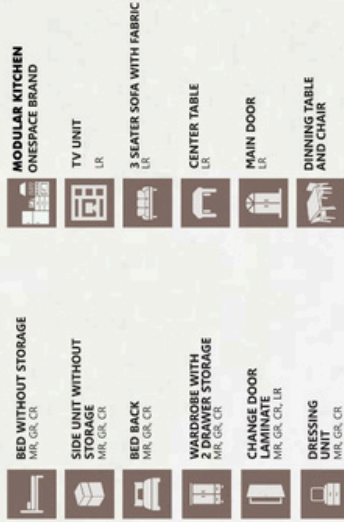

3BHK PACKAGE

BLUE PACKAGE

FURNITURE

FURNISHING

DECORATIVE

COMMON FOR ALL PACKAGES

BASIC REQUIREMENT

AC Piping	AC Copper Piping with Wire & Drainage Pipe
Ceiling Work Pop	Saint Gobin Gypsum Board with Hardware
Electrical Work with Fan and Switch	Wire, Fan and Switch (With all Branded Company)
Basic Light Wall Paint	COB Light with Ceiling Strip Light
Wall Paint	Satin Enamel Color with Base Lapi and Primer
Bathroom Mirror and Accessories	All Branded Company (Accessories-Towel Rod, Soap Dispenser, Corner Glass)
Wall Texture	As Per Latest Design